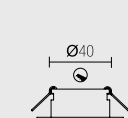

ACCESSORI / ACCESSORIES

Fissaggio cartongesso **P50.F2**
Dry wall fixing P50.F2