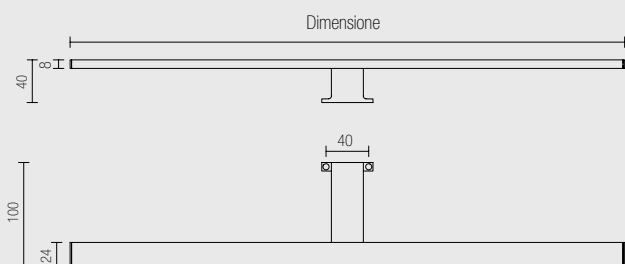

DIMENSIONI / DIMENSIONS

CODICI BASE / BASE CODES

SARY.

FINITURE / FINISHINGS

- 5 Alluminio brillante / Bright aluminum
- ▨ 6 Cromo / Chrome
- 7 Alluminio satinato / Satin aluminum

DIMENSIONI / DIMENSIONS

- A Ingombro 320mm 6W-24Vdc - 633 lm
- B Ingombro 520mm 10W-24Vdc - 1056 lm

COLORE LED / LED COLOUR

- BN 4000°K
- BC 3000°K
- CC 2700°K

Esempio di codifica: prodotto SARY + Finitura Cromo + Ingombro A+ Colore led 4000°K = Codice: **SARY.6ABN**

Example of codification: product SARY + Finishing Chrome + Dimensions A + Led color 4000°K = Code: SARY.6ABN