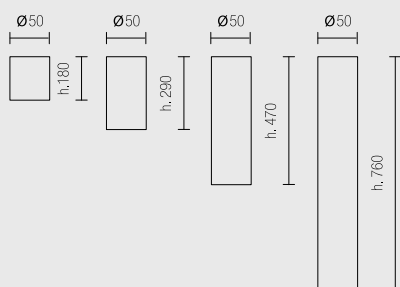

DIMENSIONI / DIMENSIONS

ACCESSORI / ACCESSORIES

CODICI BASE / BASE CODES	DIMENSIONI / DIMENSION	FINITURE / FINISHINGS	FASCIO LUCE / LIGHT BEAM	COLORE LED / LED COLOUR	POTENZA / POWER
P50CCT.	B H 180mm	☐ 1 Bianco / White	☐ 18 18°	☒ CCT 2700°K - 5000°K	350mA - 13W CRI>90 715 lm medi.
	C H 290mm	☒ 2 Nero / Black	☐ 28 28°		
	D H 470mm	☐ 5 Alluminio brillante Bright aluminum	☐ 47 47°		
	E H 760mm	☐ 7 Alluminio satinato Satin aluminum			

Prodotto CND P50CCT + Dimensione H470 + Finitura bianco + Fascio luce 47° + Colore LED CCT + Potenza 350mA = **Codice: P50-CCT.D147CCT**
Product CND P50CCT + Dimension H470 + Finishing white + Light beam + Led color + Power 350mA = Code P50-CCT.D147CCT