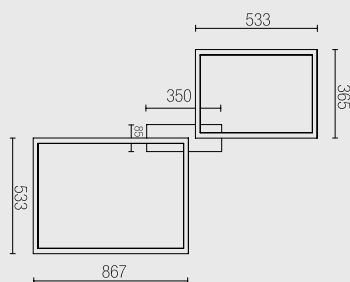

DIMENSIONI / DIMENSIONS

CODICI BASE / BASE CODES	FINITURE PORTA ALIMENTATORE DRIVER BOX FINISHINGS	FINITURE PROFILO PROFILE FINISHINGS	COLORE LED / LED COLOUR	POTENZA / POWER
Q.RY3.	☐ 1 Bianco / White ☐ 2 Nero / Black ☐ 7 Alluminio satinato / Satin aluminum	☐ 1 Bianco / White ☐ 2 Nero / Black ☐ 7 Alluminio satinato / Satin aluminum	☐ BN 4000°K ☐ BC 3000°K ☐ CC 2700°K	80W - 220 Vac - 10.980 lm

Esempio di codifica: Prodotto Q.RY3 + Finitura porta alimentatore bianco + Finitura profilo alluminio + Colore LED 4000°K = **Codice:Q.RY3.17.BN**
Example of codification: Producty Q.RY3 + driver box finishing white + Profile finishing Aluminum + LED color 4000°K = Code:Q.RY3.17.BN