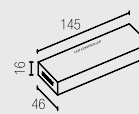

Centralina CCT pag. 279
Tunable white controller
pag. 279