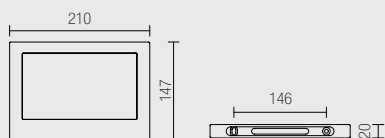

ACCESSORI / ACCESSORIES

Alimentatori pag. 258
Drivers page 258

CODICI BASE / BASE CODES

A502.

FINITURE / FINISHINGS

- ☐ 1 Bianco / White
- ☐ 2 Nero / Black
- ☐ 5 Alluminio brillante / Bright aluminum
- ☐ 7 Alluminio satinato / Satin aluminum

COLORE LED / LED COLOR

- ☐ BN 4000°K
- ☐ BC 3000°K
- ☐ CC 2700°K

POTENZA / POWER

18W - 12 Vdc - 2100 lm

Esempio di codifica: Prodotto OPERA 2 + Finitura bianco + Colore led 3000°K = Codice: **A502.1BC**
Example of codification: Product OPERA 2 + Finishing white + Led color 3000°K = Code: A502.1BC