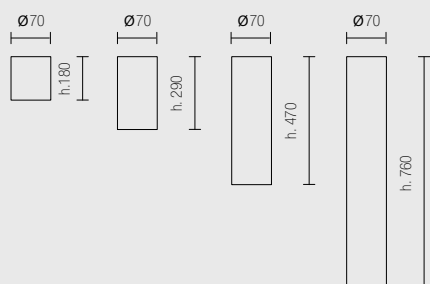

DIMENSIONI / DIMENSIONS

ACCESSORI / ACCESSORIES

CODICI BASE / BASE CODES	DIMENSIONI / DIMENSION	FINITURE / FINISHINGS	FASCIO LUCE / LIGHT BEAM	COLORE LED / LED COLOUR	POTENZA / POWER
P70CCT.	B H 180mm	□ 1 Bianco / White	▲ 13 13°	CCT 2700°K - 5000°K	350mA - 13W CRI>90 715 lm medi.
	C H 290mm	■ 2 Nero / Black	▲ 25 25°		
	D H 470mm	■ 5 Alluminio brillante Bright aluminum	▲ 40 40°		
	E H 760mm	■ 7 Alluminio satinato Satin aluminum	▲ 60 60°		

Prodotto CND P70CCT + Dimensione H470 + Finitura bianco + Fascio luce 47° + Colore LED CCT + Potenza 350mA = **Codice: P70-CCT.D147CCT**
Product CND P70CCT + Dimension H470 + Finishing white + Light beam 47° + Led CCT color + Power 350mA = Code P70-CCT.D147CCT