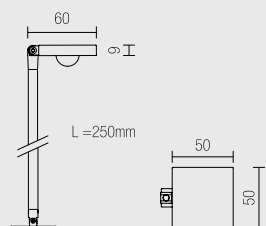

DIMENSIONI / DIMENSIONS

ACCESSORI / ACCESSORIES

Alimentatori pag. 262-263
Drivers page 262-263

COD. BASE / BASE CODES	FINITURE / FINISHINGS	DIFFUSORE / DIFFUSER	COLORE LED / LED COLOR	ALTEZZE / HEIGHTS	POTENZA / POWER
L28Q.	■ 2 Nero / Black	■ S Sabbiato / Sandblasted	□ BN 4000°K	H 250 H=250mm	3 1x1W 350mA - 141 lm 5 1x2W 500mA - 176 lm
	■ 5 Alluminio brillante / Bright aluminum	□ B Bianco / White	■ BC 3000°K		
	■ 7 Alluminio satinato / Satin aluminum		■ CC 2700°K		
			■ BL Blu / Blue		
			■ VE Verde / Green		
			■ RO Rosso / Red		

Esempio di codifica: Prodotto GALAXY Q + Finitura alluminio + Diffusore sabbato + Colore led 4000°K + Altezza H250mm + Potenza 1x1W 350mA = Codice: **L28Q.7SBN2503**
Example of codification: Product GALAXY Q + Finishing aluminium + Diffuser sandblasted + Led color 4000°K + Hight H250mm + Power 1x1W 350mA = Code: **L28Q.7SBN2503**