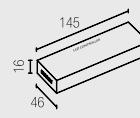

Centralina CCT pag. 279
Tunable white controller
pag. 279