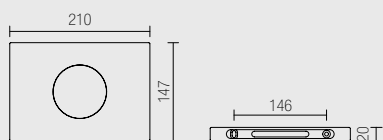

ACCESSORI / ACCESSORIES

Alimentatori pag. 258
Drivers page 258

CODICI BASE / BASE CODES

A501.

FINITURE / FINISHINGS

- ☐ 1 Bianco / White
- ☐ 2 Nero / Black
- ☐ 5 Alluminio brillante / Bright aluminum
- ☐ 7 Alluminio satinato / Satin aluminum

COLORE LED / LED COLOR

- ☐ BN 4000°K
- ☐ BC 3000°K
- ☐ CC 2700°K

POTENZA / POWER

9W - 12 Vdc - 945 lm

Esempio di codifica: Prodotto OPERA 1 + Finitura alluminio + Colore led 4000°K = Codice: **A501.7BN**
Example of codification: Product OPERA 1 + Finishing aluminium + Led color 4000°K = Code: **A501.7BN**