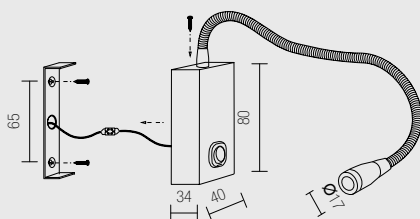

DIMENSIONI / DIMENSIONS

F10.

F10.