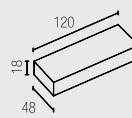

- *Wide range of finishings, of secondary optics and dimensions.*
- *Power supply: 350mA*
- *Cable: cm. 50*

DIMENSIONI / DIMENSIONS

ACCESSORI / ACCESSORIES

Fissaggio cartongesso **P50.F2**
Dry wall fixing P50.F2