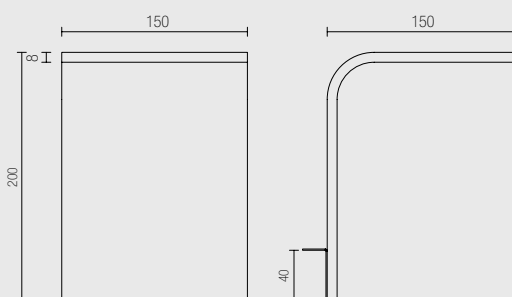

DIMENSIONI / DIMENSIONS

CODICI BASE / BASE CODES

NK1533.

FINITURE / FINISHINGS

■ 6 Cromo / Chrome

COLORE LED / LED COLOUR

■ BC 3000°K
■ BN 4000°K

POTENZA / POWER

2W-24Vdc-248lm

Esempio di codifica: Prodotto NK1533 + Finitura cromo + Colore led 4000°K = Codice: **NK1533.6BN**

Example of codification: Product NK1533 + Finishing chrome + Led color 4000°K = Code: NK1533.6BN